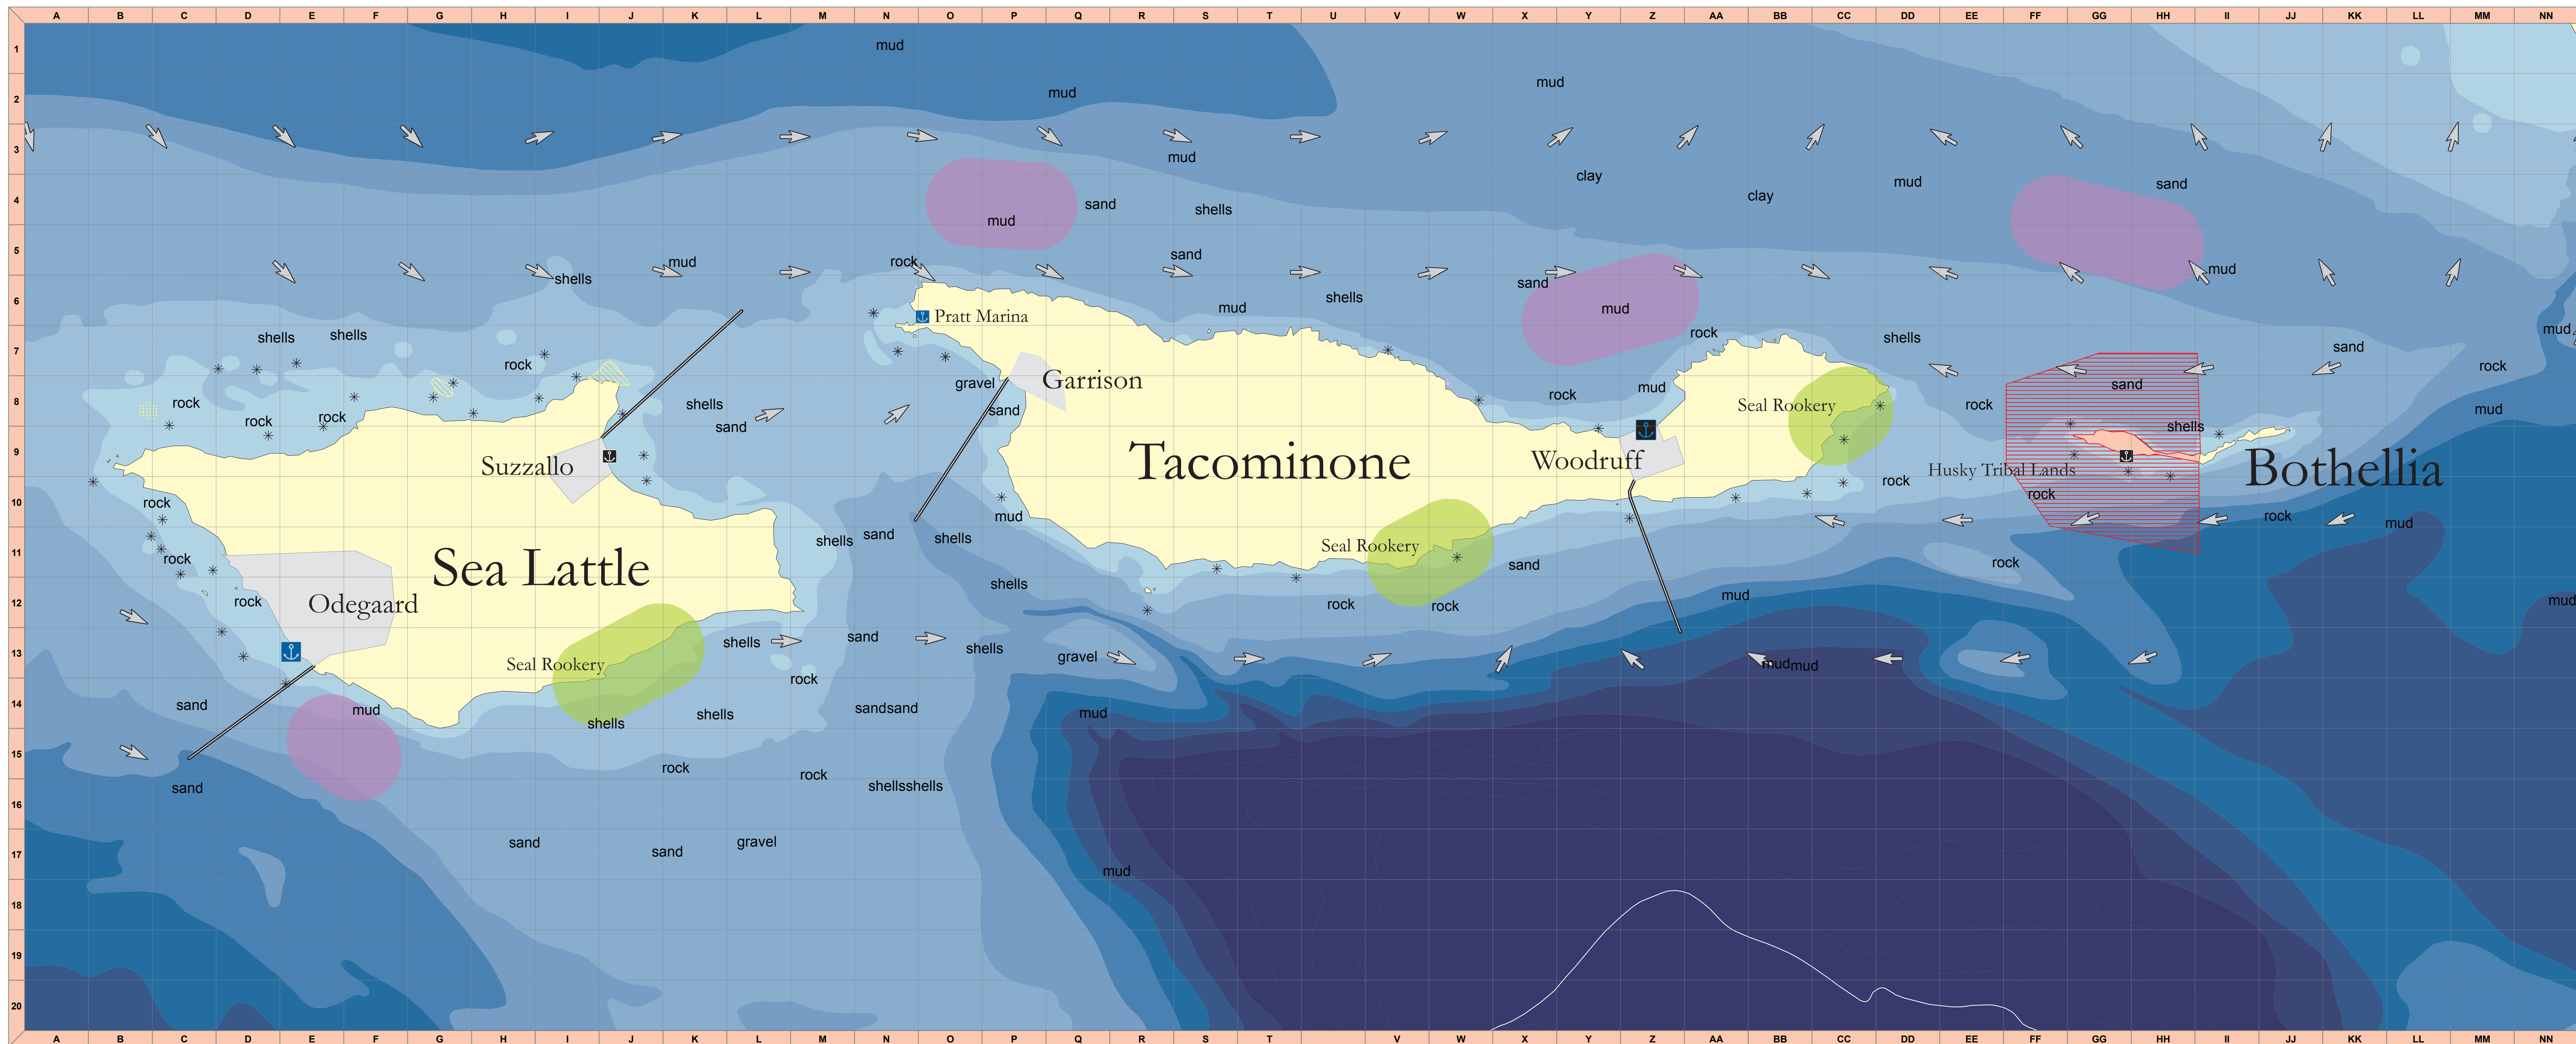

The Island State of Udubia

Legend

Land	Bathymetry	Cruise Ship Terminal
Urban Areas	10	Major Port
Tribal Land	50	Marina
Sewage Outfalls	100	Yacht Harbor
Features	200	
Basin	300	Prevailing Currents
Reef	400	Seal Rookery
Shoal	500	Endangered Snail
Kelp Beds	600	
Tribal Fishing Area	700	
	800	
	900	
	1000	
	>1000	